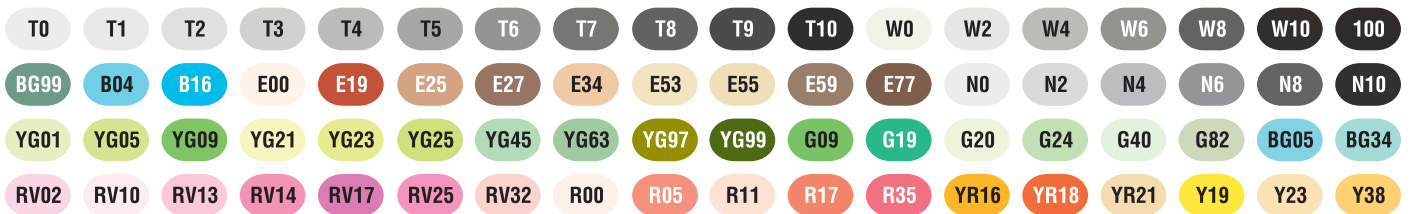

12 Colour Set (Basic Colours, SB12)

12 Ex-5 Set

12 Colour Set Ex-6

12 Cool Grey Set

12 Warm Grey Set

12 Ex-2 Set

24 Colour Set

36 Colour Set

72 Colour Set A

72 Colour Set B

72 Colour Set C

72 Colour Set D

72 Colour Set E