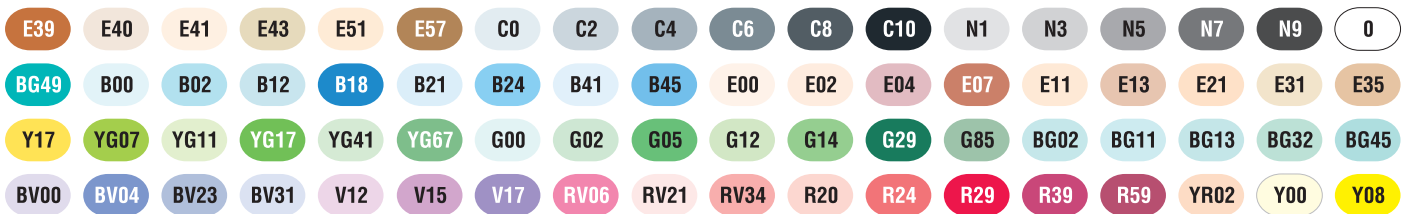

12 Colour Set (Basic Colours, SB12)

12 Ex-5 Set

12 Colour Set Ex-6

12 Cool Grey Set

12 Warm Grey Set

12 Ex-2 Set

24 Colour Set

36 Colour Set

72 Colour Set A

72 Colour Set B

72 Colour Set C

72 Colour Set D

72 Colour Set E