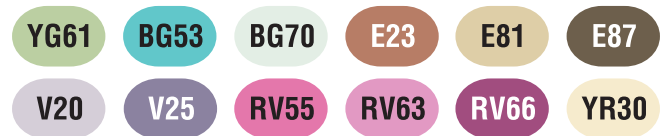

12 Colour Set (Basic Colours, SB12)

12 Ex-5 Set

12 Colour Set Ex-6

12 Cool Grey Set

12 Warm Grey Set

12 Ex-2 Set

24 Colour Set

36 Colour Set

72 Colour Set A

72 Colour Set B

72 Colour Set C

72 Colour Set D

72 Colour Set E